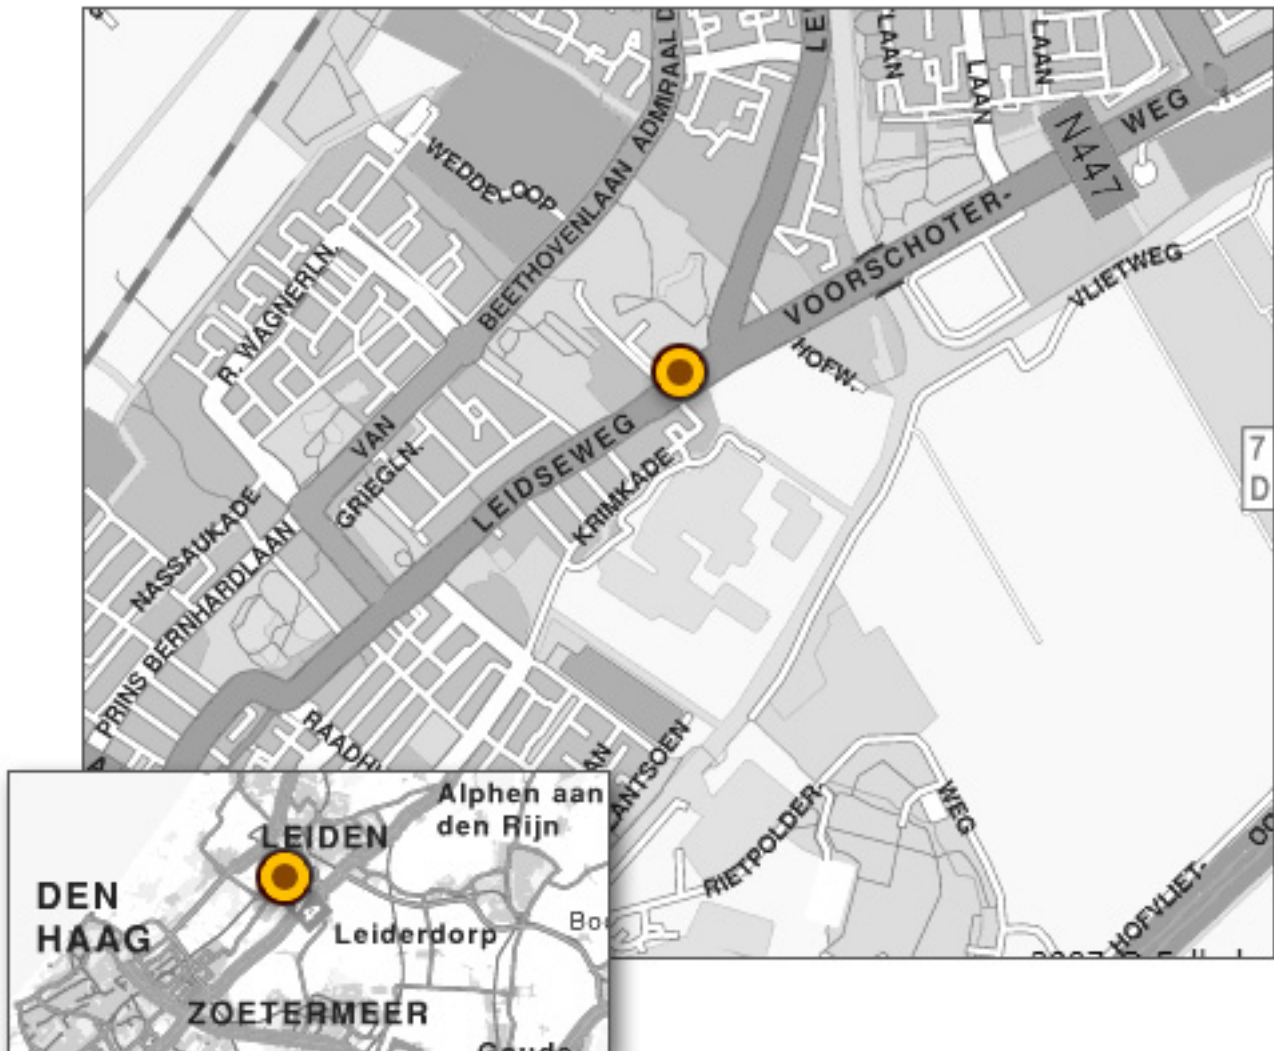

KRC CAPITAL
LEIDSEWEG 219
2253 AE VOORSCHOTEN
THE NETHERLANDS

T +31 (0)71 57 97 129
F +31 (0)71 57 97 452

E INFO@KRCCAPITAL.COM
I WWW.KRCCAPITAL.COM